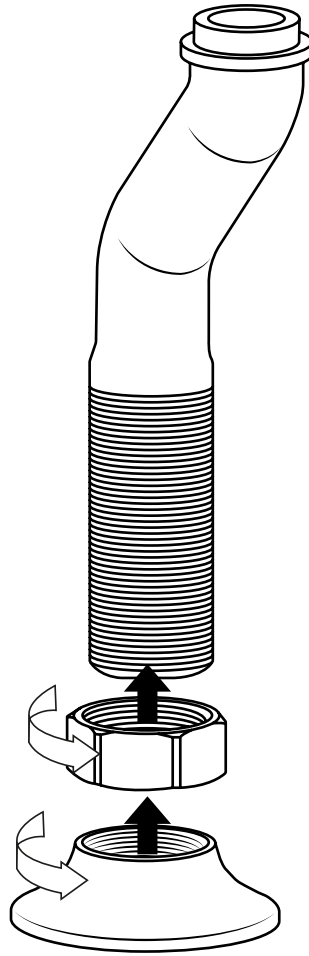

Milano

Traditional Deck Mounted Bath Shower
Mixer

Installation Guide

Installation

Tools required for installing:

Installation

Parts included:

1