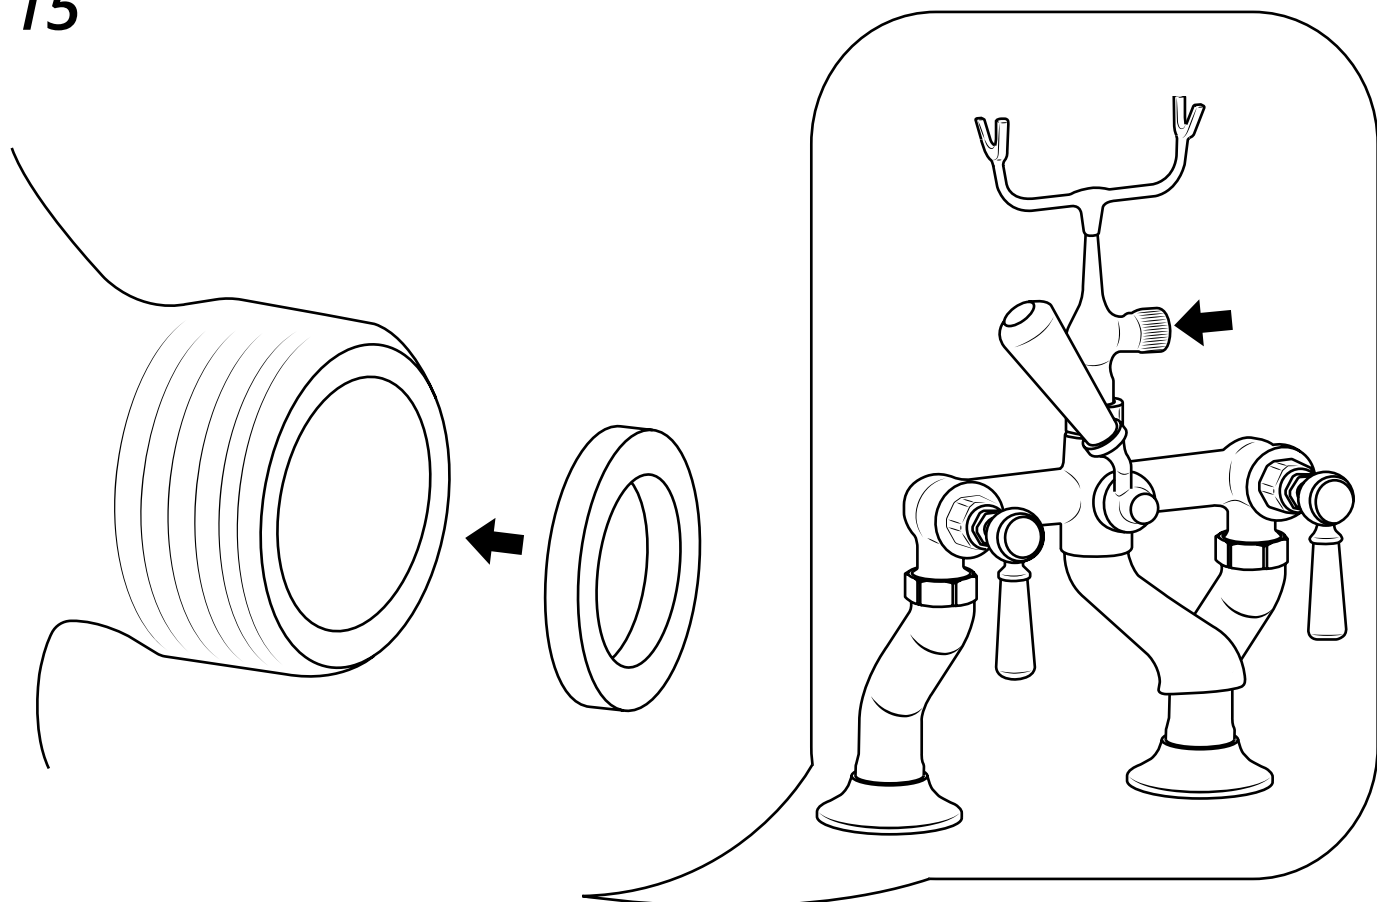

Milano

Traditional Deck Mounted Bath Shower
Mixer

Installation Guide

Installation

Tools required for installing:

Installation

Parts included:

1

10

11

12

13

14

15

16

17