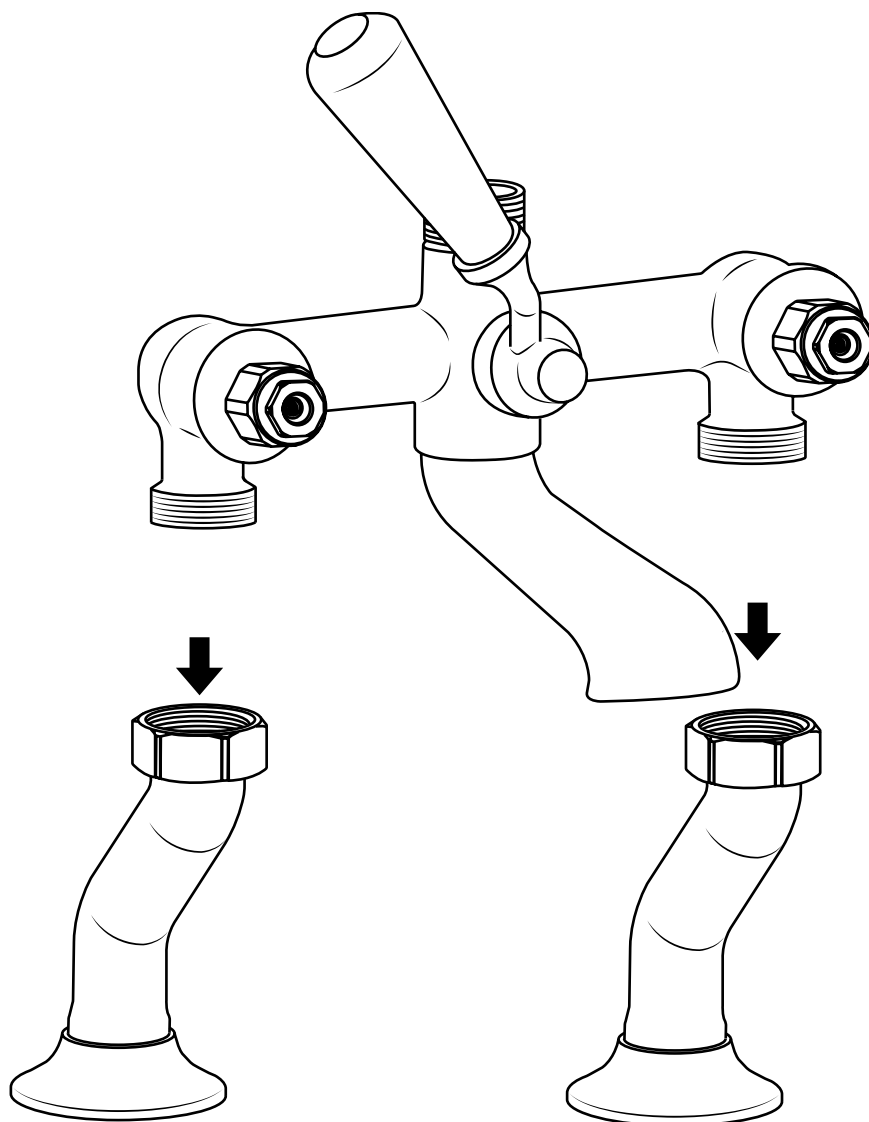

Milano

Traditional Deck Mounted Bath Shower
Mixer

Installation Guide

Installation

Tools required for installing:

Installation

Parts included:

1

2

3

4

5

6

7

8

9