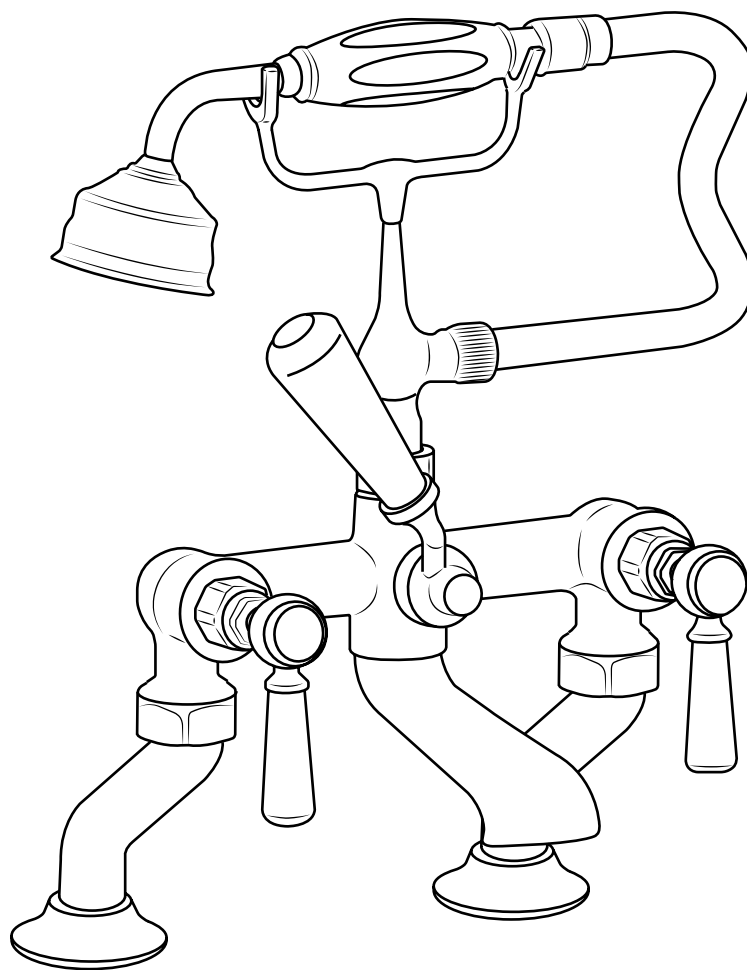

Milano

Traditional Deck Mounted Bath Shower
Mixer

Installation Guide

Installation

Tools required for installing:

Installation

Parts included:

1