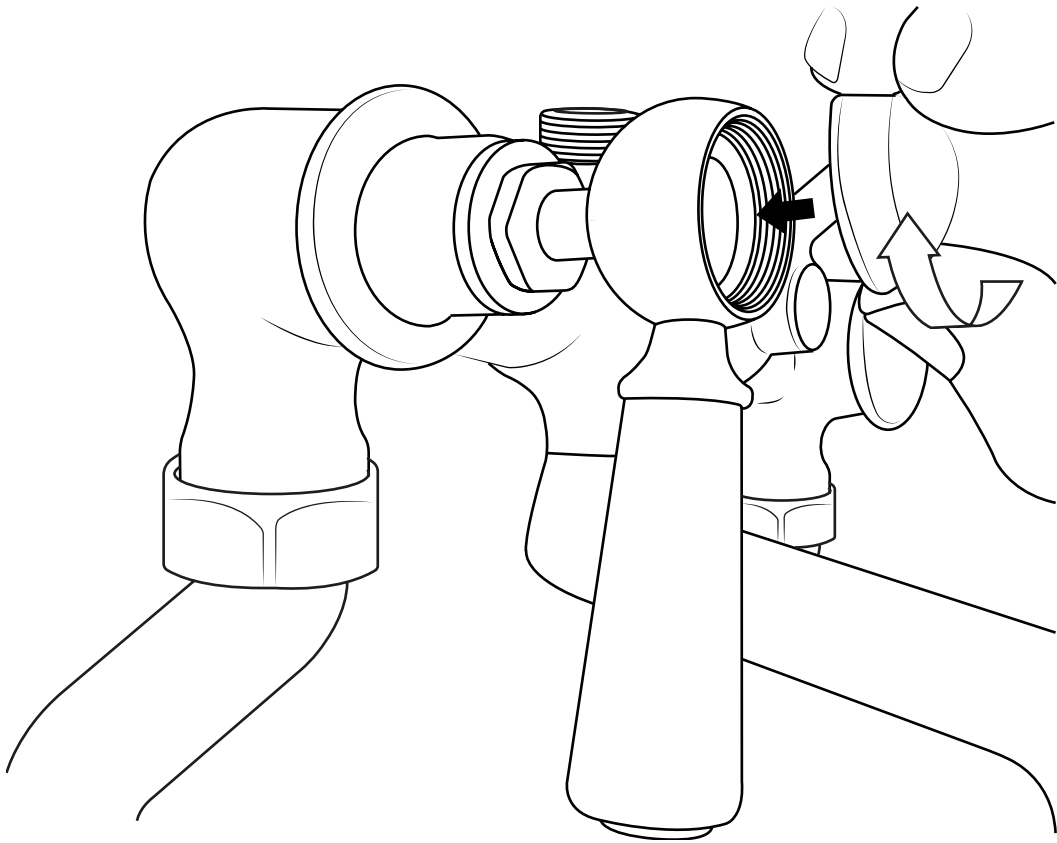

Milano

Traditional Deck Mounted Bath Shower
Mixer

Installation Guide

Installation

Tools required for installing:

Installation

Parts included:

1

10

11

12

13

14

15

16

17