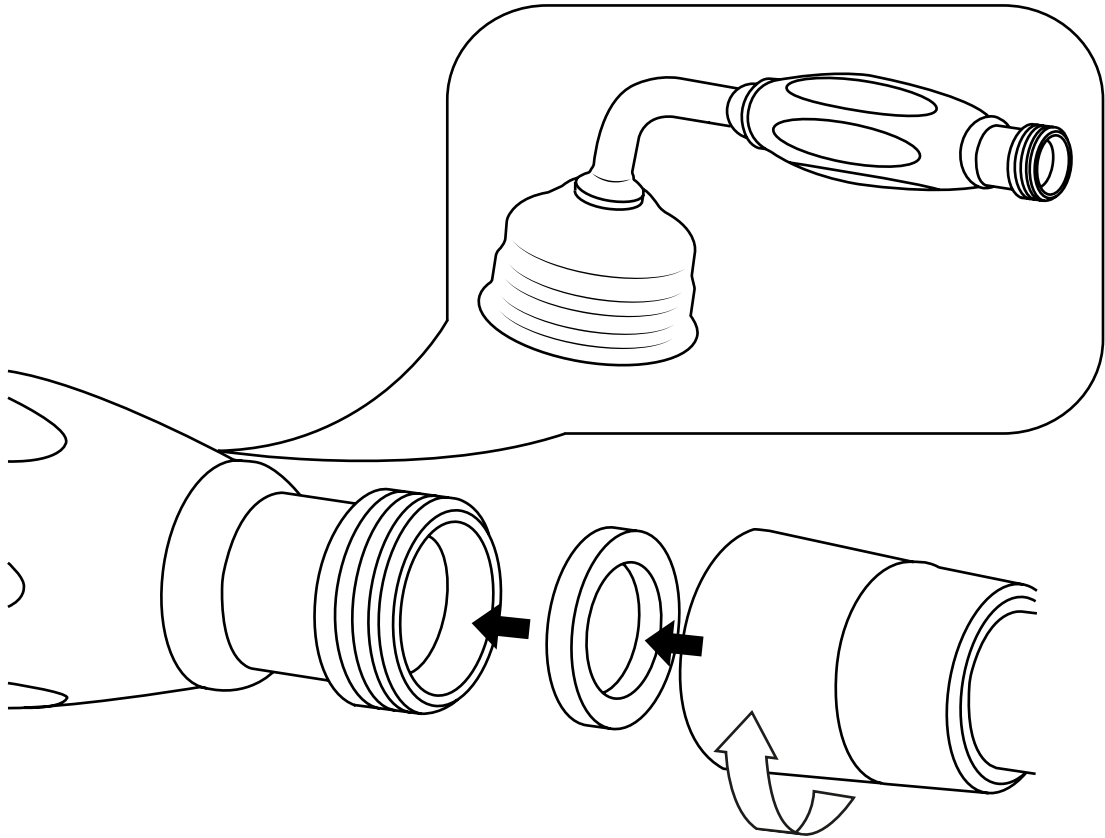

Milano

Traditional Deck Mounted Bath Shower
Mixer

Installation Guide

Installation

Tools required for installing:

Installation

Parts included:

1

10

11

12

13

14

15

16

17