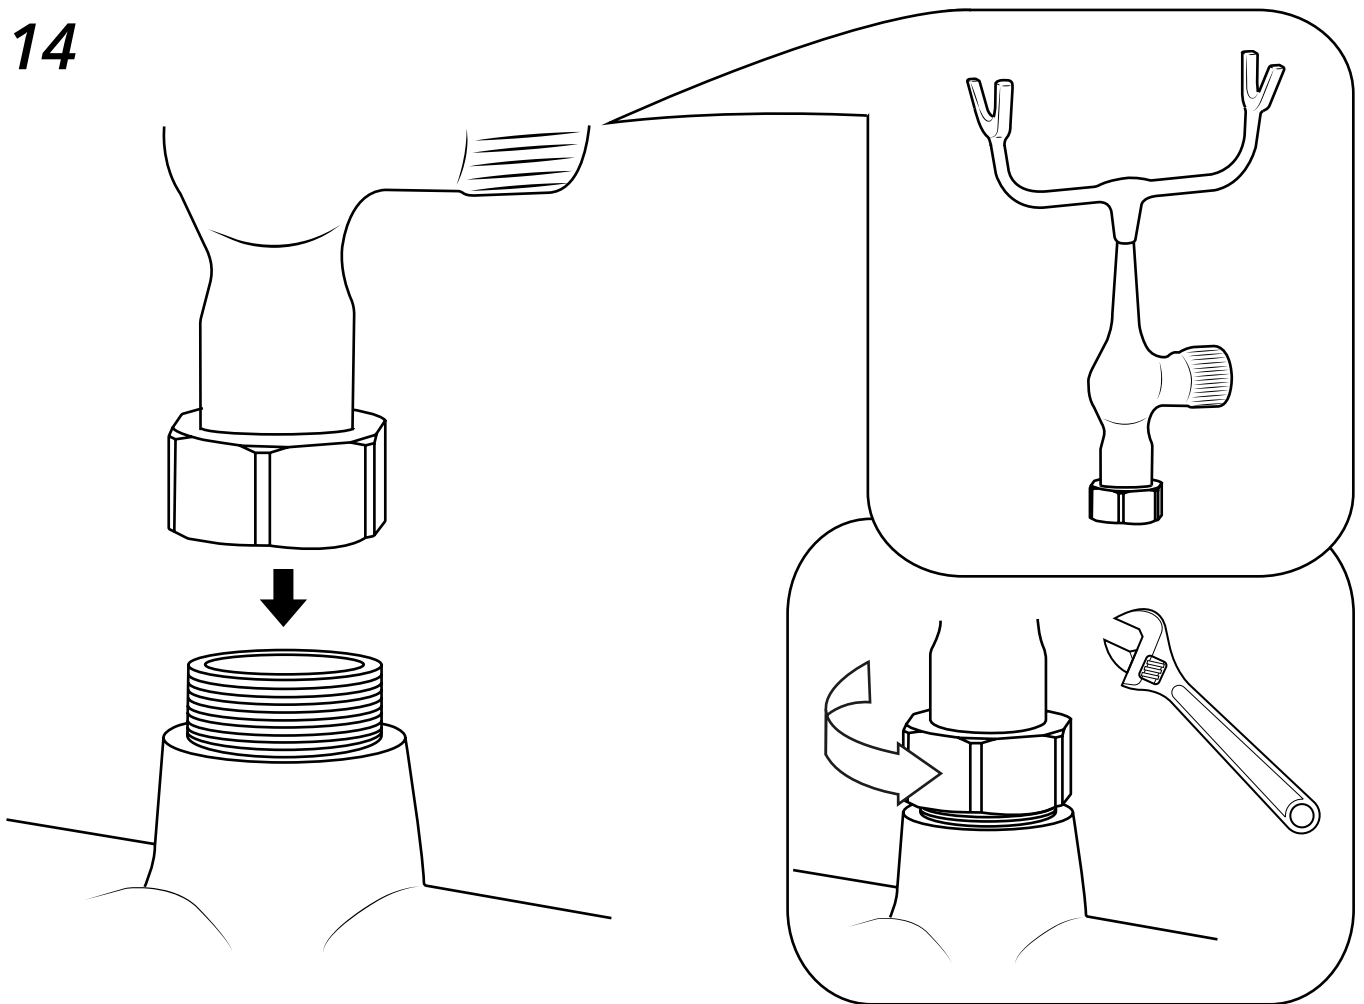

Milano

Traditional Deck Mounted Bath Shower
Mixer

Installation Guide

Installation

Tools required for installing:

Installation

Parts included:

1

10

11

12

13

14

15

16

17