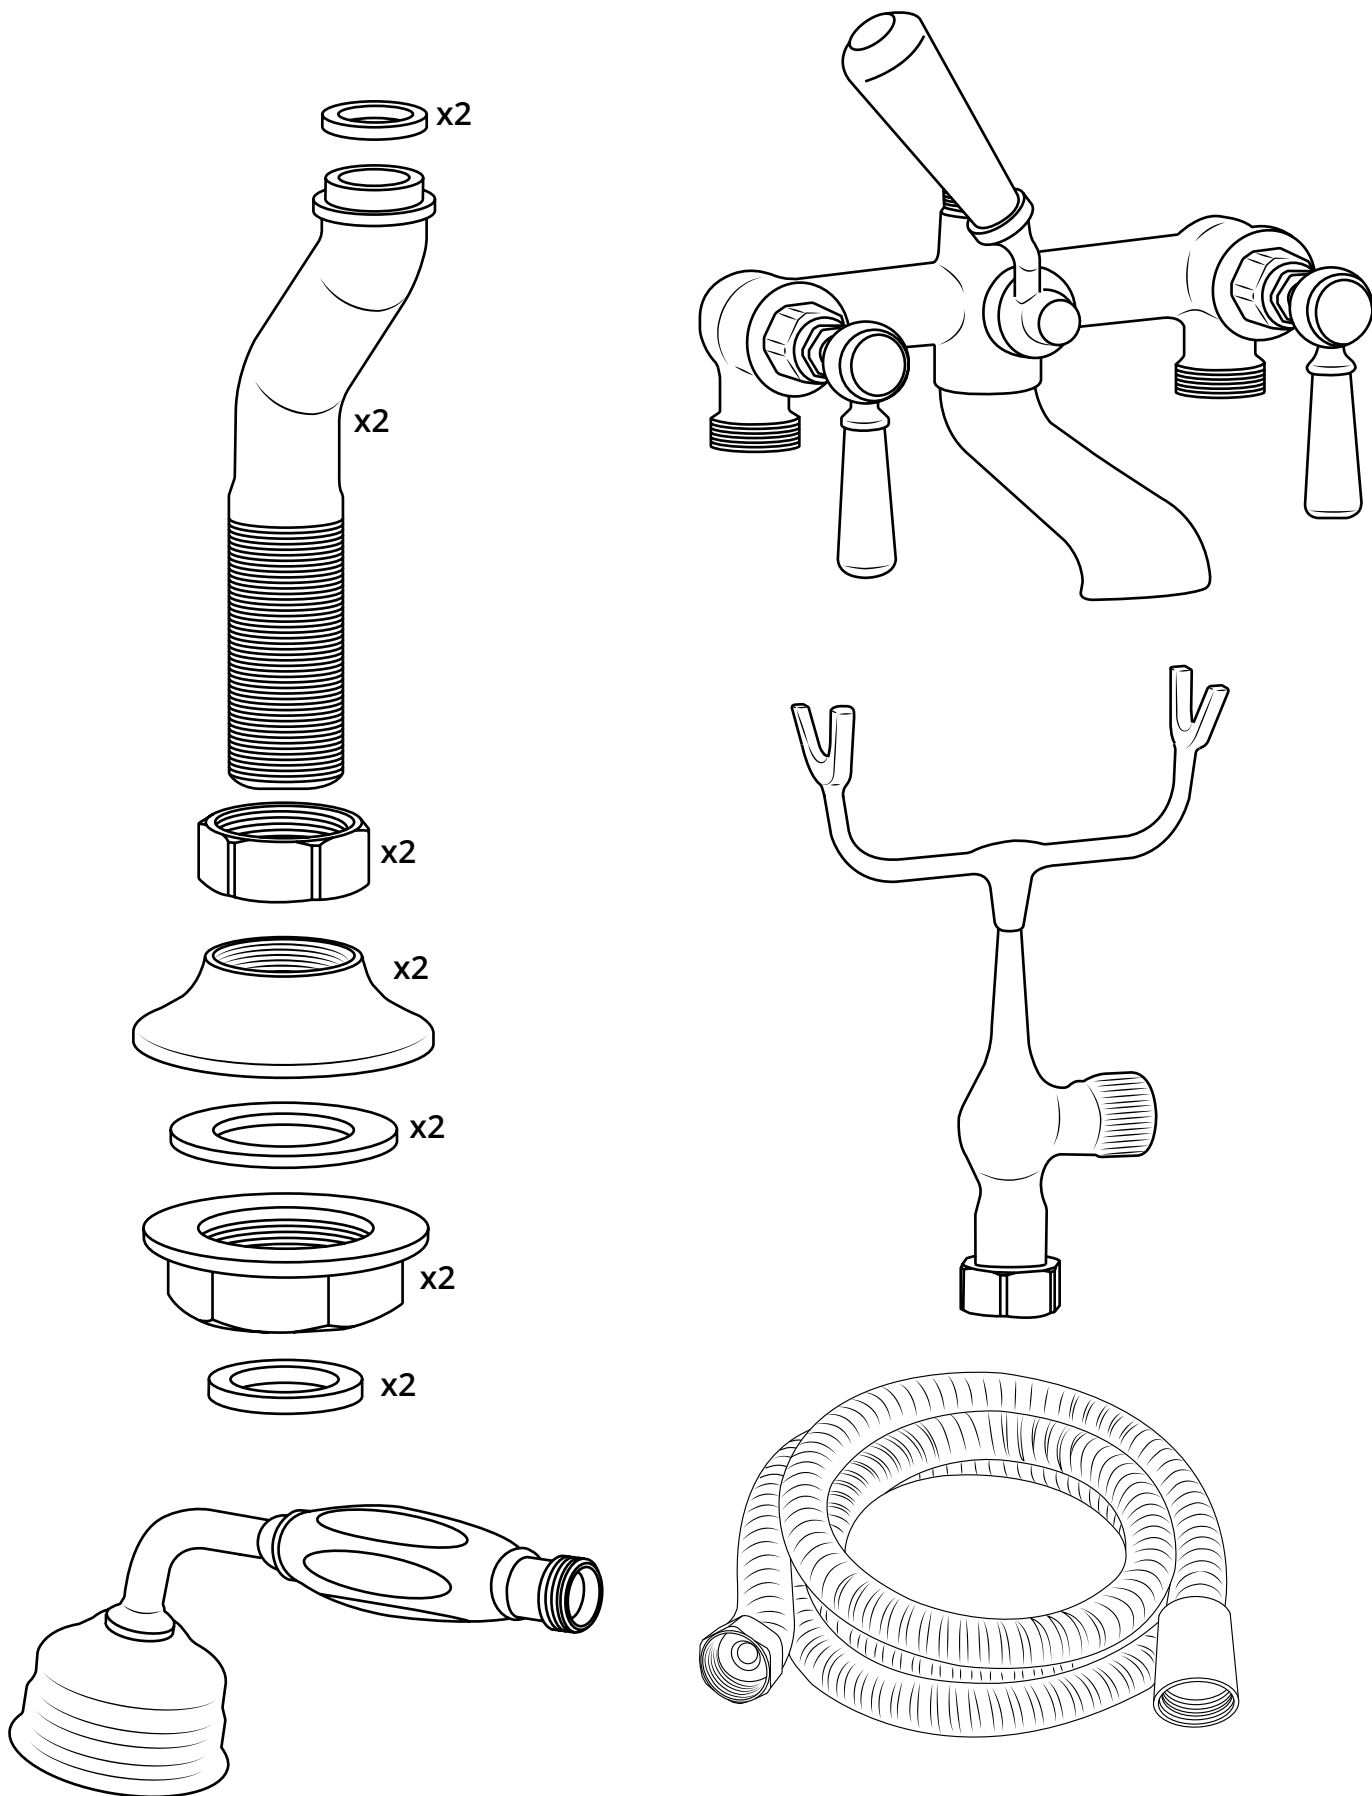

Milano

Traditional Deck Mounted Bath Shower
Mixer

Installation Guide

Installation

Tools required for installing:

Installation

Parts included:

1

2

3

4

5

6

7

8

9

10

11

12

13

14

15

16

17