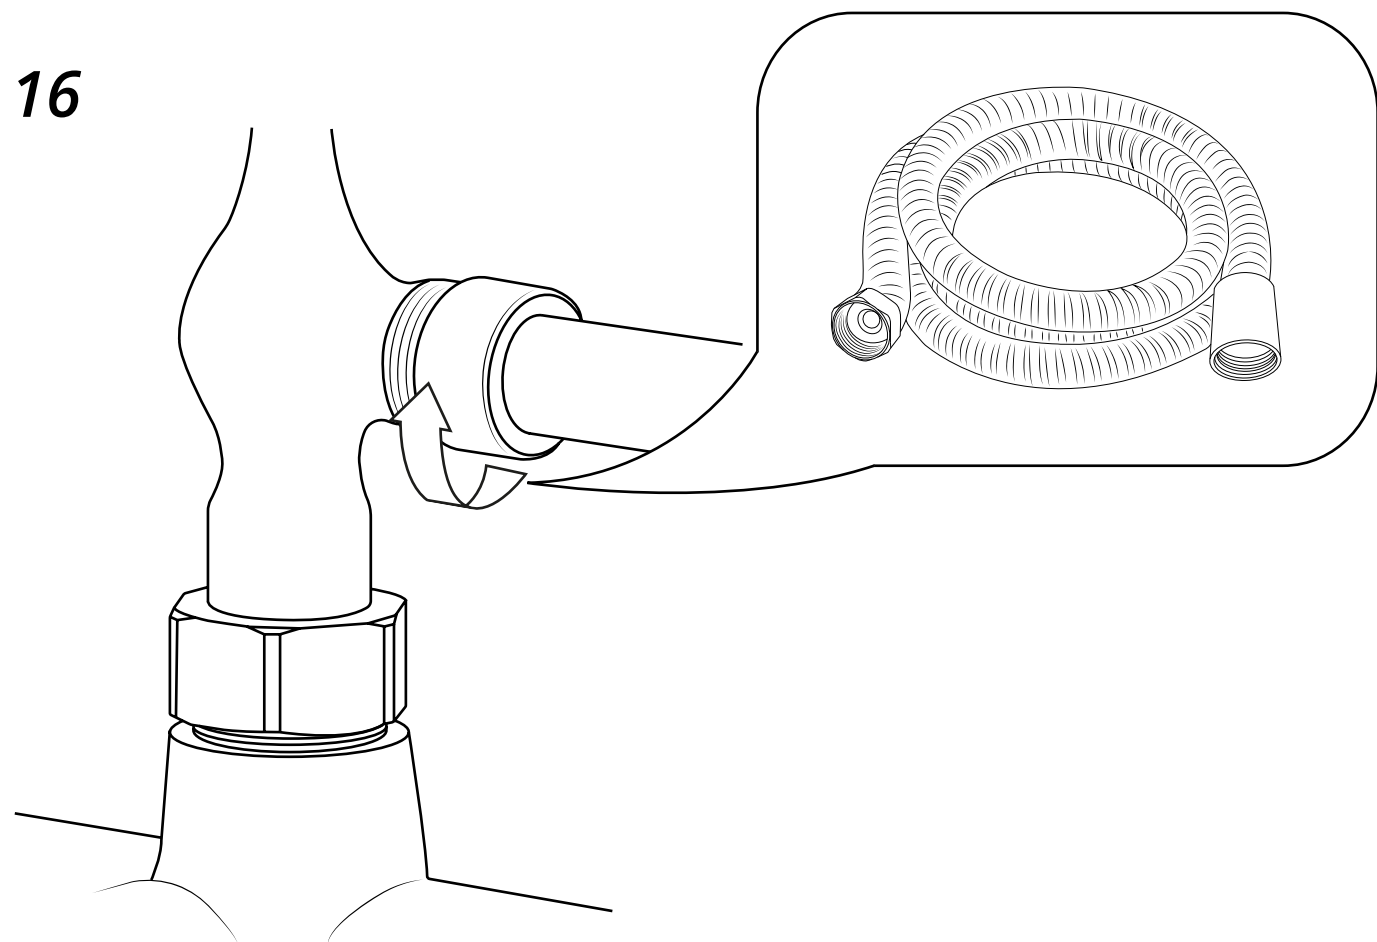

Milano

Traditional Deck Mounted Bath Shower
Mixer

Installation Guide

Installation

Tools required for installing:

Installation

Parts included:

1

10

11

12

13

14

15

16

17